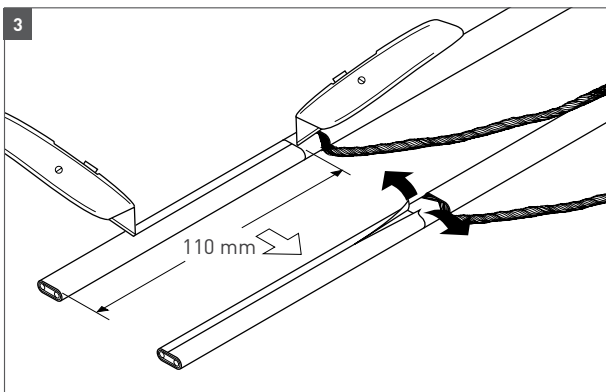

T2RED:
 $L_{\max} = 100 \text{ m, C10A/230 VAC}$

Diagrams illustrating the ETL and T2RED cable cross-sections:

- ETL: Solid rod and rod with a dotted pattern
- T2RED: Braided shield structure

7

8

12

13

14