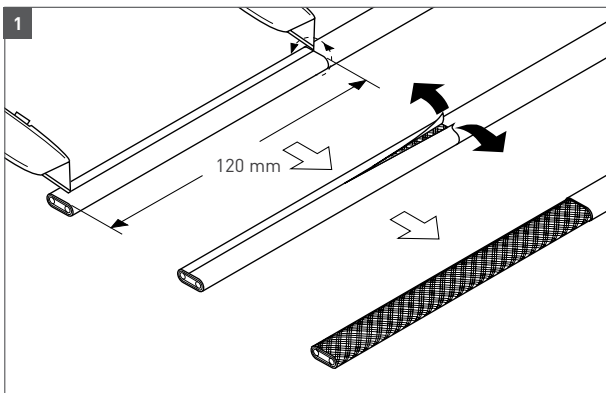

T2RED:
 $L_{\max} = 100 \text{ m, C10A/230 VAC}$

Diagrams illustrating the ETL and T2RED cable cross-sections:

- ETL: Solid rod and rod with a dotted pattern
- T2RED: Braided shield structure

7

8

12

13

14