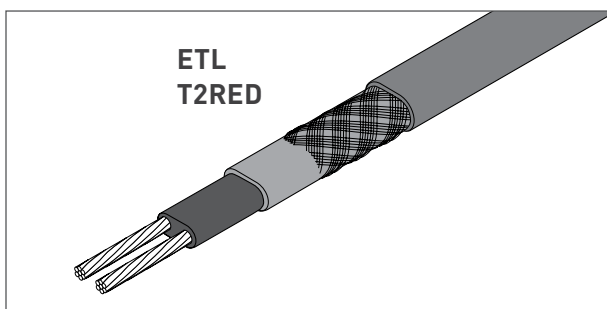

ETL:
 $L_{\max} = 100 \text{ m, C10A/230 VAC}$
 $L_{\max} = 60 \text{ m, C10A/230 VAC}$

T2RED:
 $L_{\max} = 100 \text{ m, C10A/230 VAC}$

Diagrams illustrating the ETL and T2RED cable cross-sections:

- ETL: Solid rod and rod with a dotted pattern
- T2RED: Braided shield structure