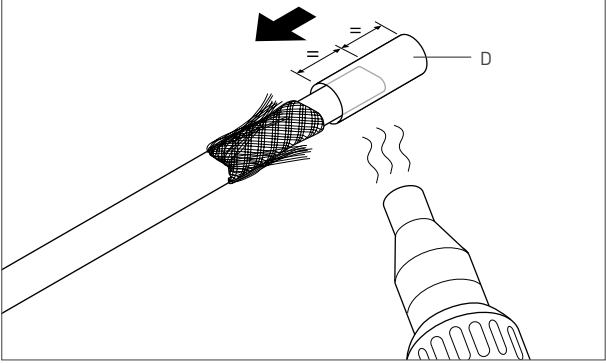

T2RED:
 $L_{\max} = 100 \text{ m, C10A/230 VAC}$

Diagrams illustrating the ETL and T2RED cable cross-sections:

- ETL: Solid rod and rod with a dotted pattern
- T2RED: Braided shield structure

7

8

12

13

14