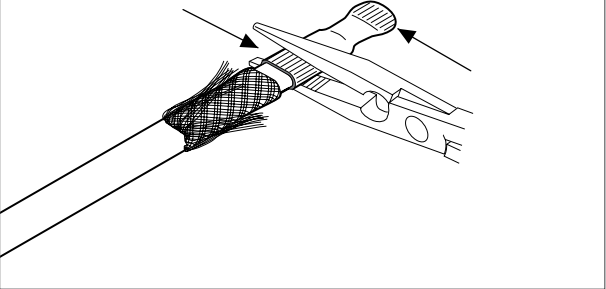

T2RED:
 $L_{\max} = 100 \text{ m, C10A/230 VAC}$

Diagrams illustrating the ETL and T2RED cable cross-sections:

- ETL: Solid rod and rod with a dotted pattern
- T2RED: Braided shield structure

7

8

12

13

14