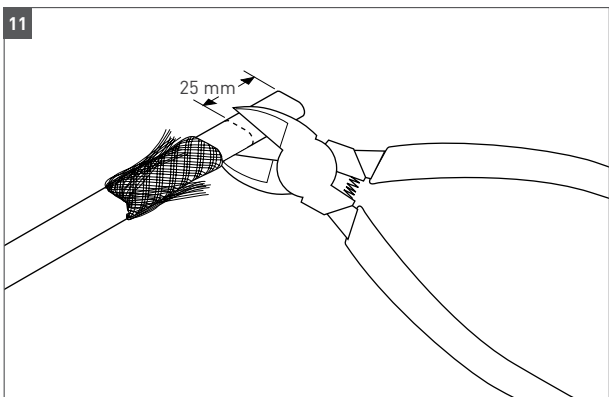

T2RED:
 $L_{\max} = 100 \text{ m, C10A/230 VAC}$

Diagrams illustrating the ETL and T2RED cable cross-sections:

- ETL: Solid rod and rod with a dotted pattern
- T2RED: Braided shield structure

7

8

12

13

14