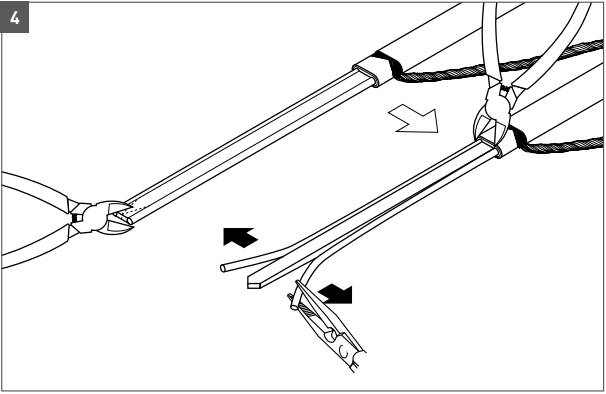

T2RED:
 $L_{\max} = 100 \text{ m, C10A/230 VAC}$

Diagrams illustrating the ETL and T2RED cable cross-sections:

- ETL: Solid rod and rod with a dotted pattern
- T2RED: Braided shield structure

7

8

12

13

14