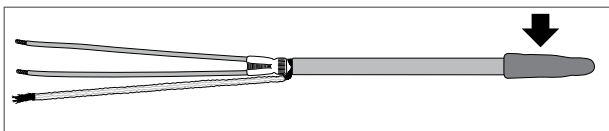

T2RED:
 $L_{\max} = 100 \text{ m, C10A/230 VAC}$

Diagrams illustrating the ETL and T2RED cable cross-sections:

- ETL: Solid rod and rod with a dotted pattern
- T2RED: Braided shield structure

7

8

12

13

14