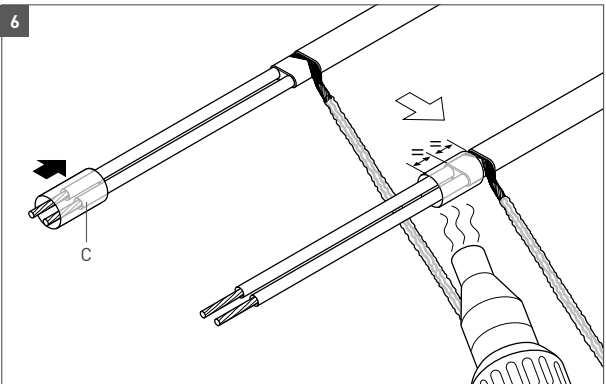

T2RED:
 $L_{\max} = 100 \text{ m, C10A/230 VAC}$

Diagrams illustrating the ETL and T2RED cable cross-sections:

- ETL: Solid rod and rod with a dotted pattern
- T2RED: Braided shield structure

7

8

12

13

14