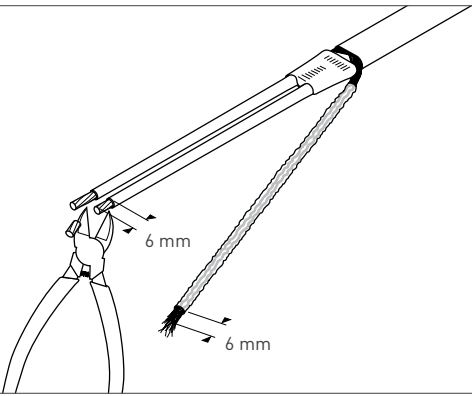

T2RED:
 $L_{\max} = 100 \text{ m, C10A/230 VAC}$

Diagrams illustrating the ETL and T2RED cable cross-sections:

- ETL: Solid rod and rod with a dotted pattern
- T2RED: Braided shield structure

7

8

12

13

14