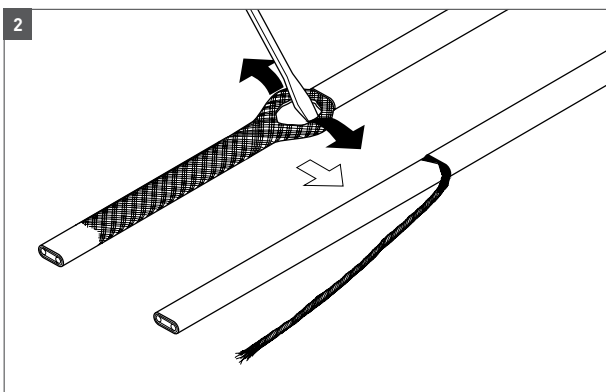

T2RED:
 $L_{\max} = 100 \text{ m, C10A/230 VAC}$

Diagrams illustrating the ETL and T2RED cable cross-sections:

- ETL: Solid rod and rod with a dotted pattern
- T2RED: Braided shield structure

7

8

12

13

14