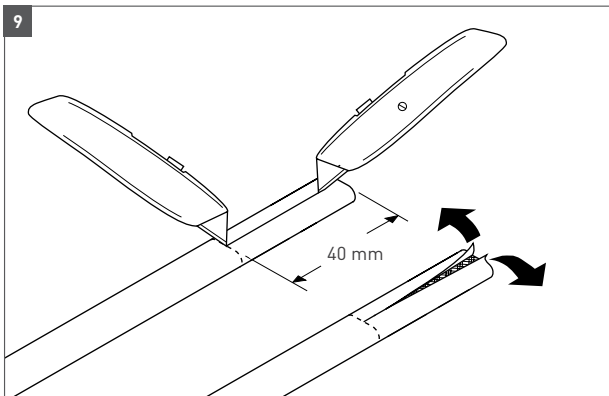

T2RED:
 $L_{\max} = 100 \text{ m, C10A/230 VAC}$

Diagrams illustrating the ETL and T2RED cable cross-sections:

- ETL: Solid rod and rod with a dotted pattern
- T2RED: Braided shield structure

7

8

12

13

14